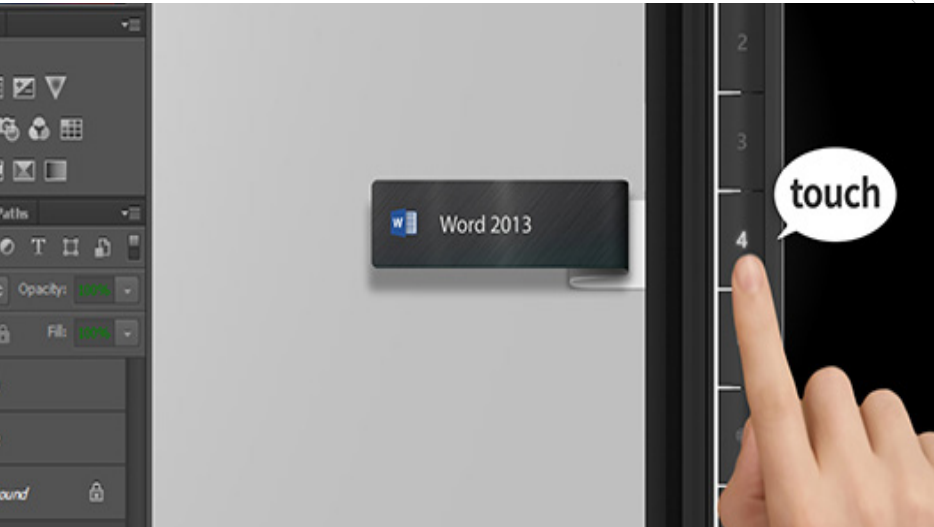

EZ CONNECT

E Z B U T T O N

Touch, Click and Register easily!

- 4 designated touch buttons for user customization.
- With hot key, easily access Home, Internet Explorer, Folder Navigation, and a Control Panel etc.
 - Windows and Mac OS supported
 - EZ-Pen's convenient recharge and cradle features

FEATURES

- 8 buttons
- Show saved application - touch the button
- Launch saved application - press the button
- saved new application - press and hold the button

DIMENSIONS (W x H x D mm)

- 39 x 301 x 72